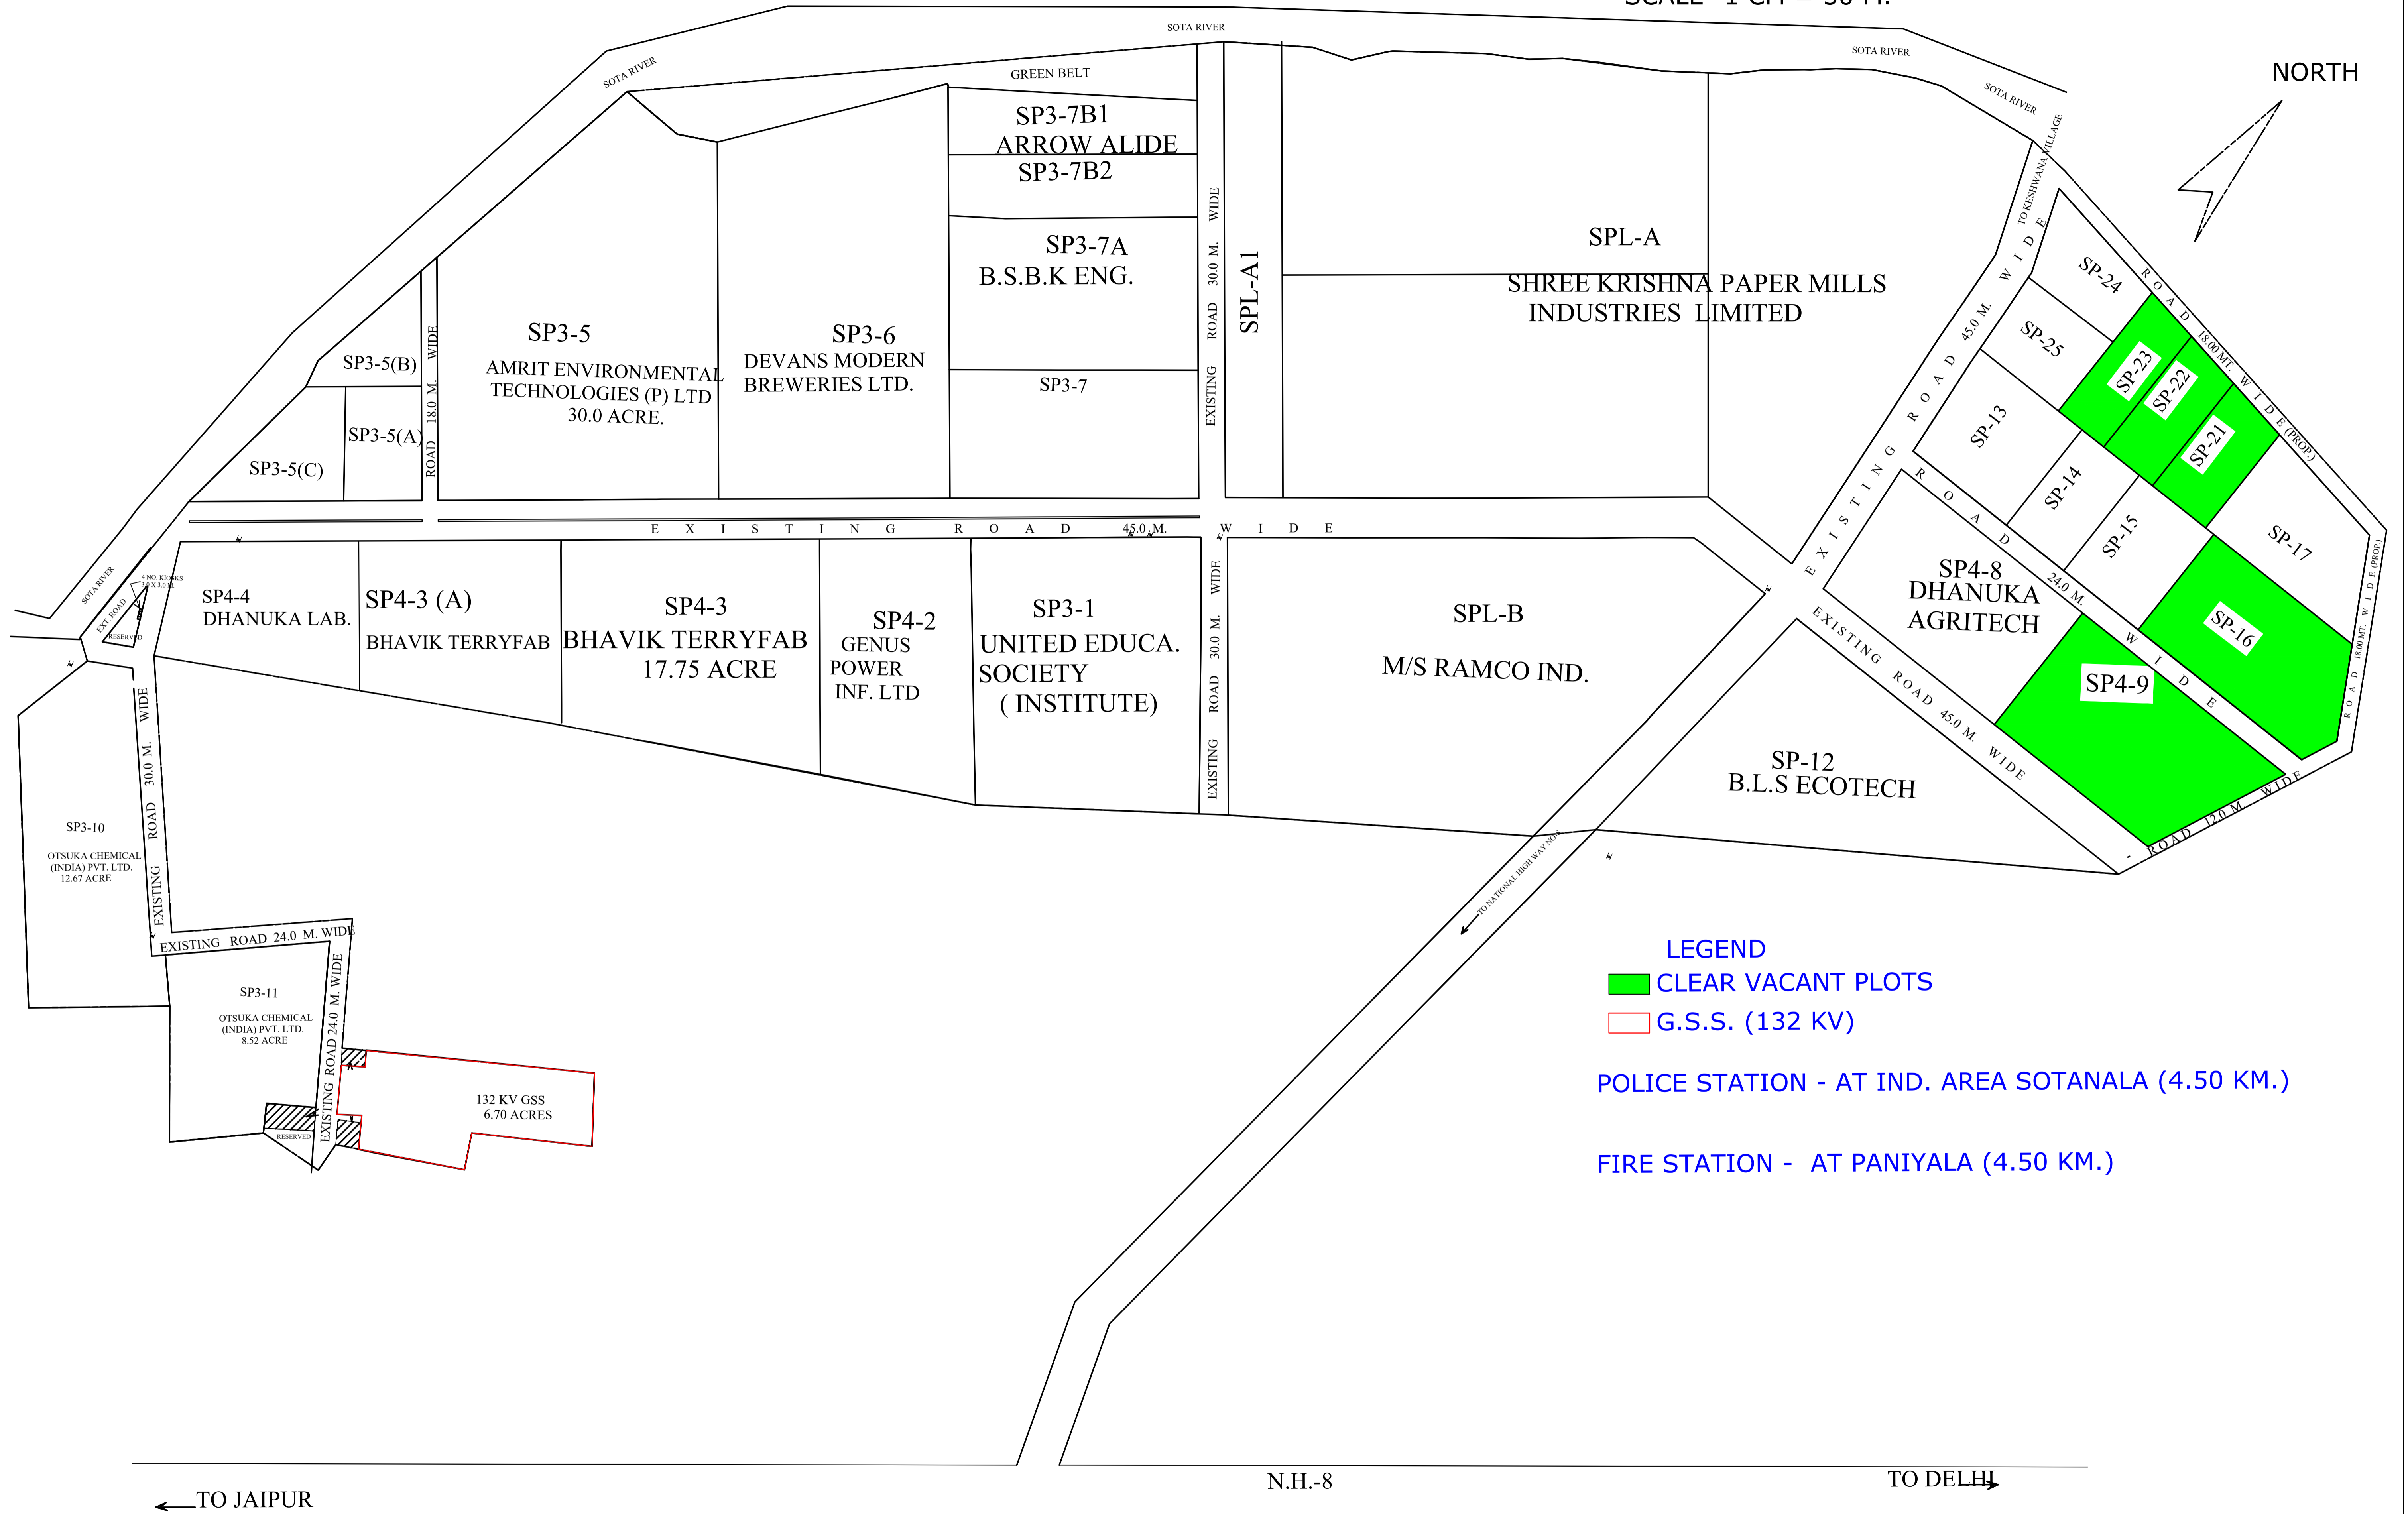

LAY OUT PLAN OF INDUSTRIAL AREA KESHWANA (KOTPUTLI)

SCALE- 1 CM = 50 M.

NORTH

LEGEND

- CLEAR VACANT PLOTS
- G.S.S. (132 KV)

POLICE STATION - AT IND. AREA SOTANALA (4.50 KM.)

FIRE STATION - AT PANIYALA (4.50 KM.)

← TO JAIPUR

N.H.-8

TO DELHI →